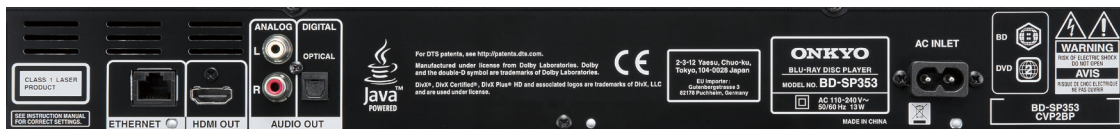

Full High-Definition 1080p Video and Compatibility with AVCHD and DivX Plus™ HD

Blu-ray Disc delivers the most vivid and detailed video images ever seen in home theater. A disc played back on the BD-SP353 can be output in full high-definition 1080p at 24 frames per second—the native frame rate for movies. Meanwhile, the BD-SP353 offers compatibility with the increasingly popular DivX Plus™ HD (MKV) and AVCHD formats, which employ high-compression video codecs. Now you can enjoy big-screen playback of your high-definition movies and video clips recorded on a compatible camcorder.

Continue Mode Gets You Back to Where You Were Watching

Continue key on the remote allows you to save where you left off last night. It lets you continue your entertainment with a snap.

1080p Upscaling Sharpens Your DVD Picture

1080p upscaling improves your standard-def DVD pictures to Full HD, giving your collection a new lease on life.

SPECIFICATIONS

Video Section

Signal System	PAL / NTSC
HDMI Output	480p/576p, 720p, 1080i, 1080p, 1080p/24 fps

General

Power Supply	AC 110~240V, 50/60 Hz
Power Consumption	13 W
Quick Standby Power Consumption	1 W
Standby Power Consumption	0.3 W

Dimensions (W x H x D)	435 x 58 x 249 mm
Weight	2.0 kg

CARTON

Dimensions (W x H x D)	503 x 122 x 342 mm
Weight	3.3 kg

Supplied Accessories

- Instruction manual • Remote controller • AAA (R03) batteries x 2 • AC Cord